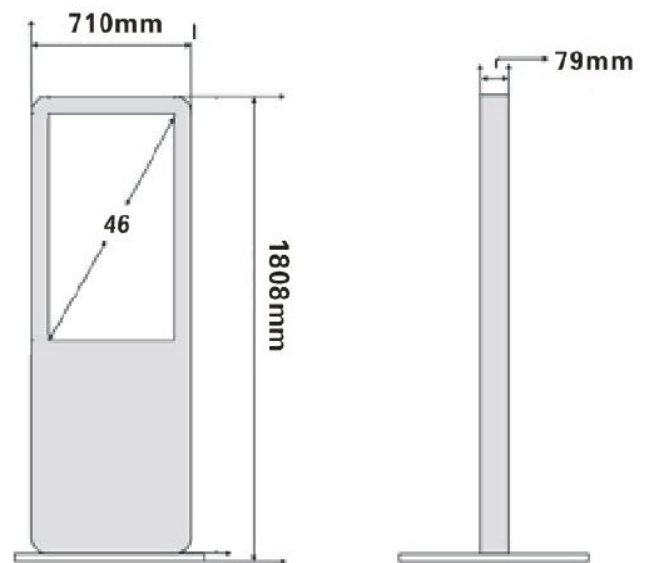

TELE-VIDEO NORDIC

Sägengatan 21, SE-422 58 Hisings Backa

Tel. +46 31 744 14 00, +46 733 50 27 91

info@tele-video.org , www.tele-video.org